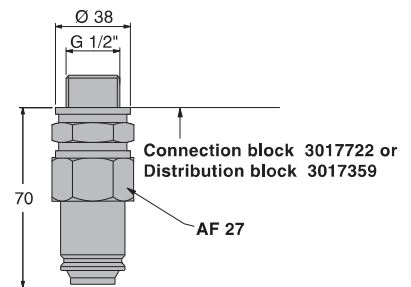

Cooling System – Hose & Fittings

Connection Block
Order No. 3017722

Female Quick Release Coupling
Order No. 4217721

Male Quick Release Coupling
Order No. 4117721

90° Hose Fitting

Order No.	D	A	B	C	E	AF
4117370	G 1/4"	23	8	44	16	17
4117723	G 1/2"	30	12	68	23	27

Straight Hose Fitting

Order No.	D	E	G	AF
4017370	G 1/4"	16	28	12
4017723	G 1/2"	23	58	27

Cooling Hose

Order No.	E	DN	Color	Min. bend radius
503406	16	10	Blue	75 mm
503404	16	10	Red	75 mm
503395	23	16	Blue	150 mm
503396	23	16	Red	150 mm