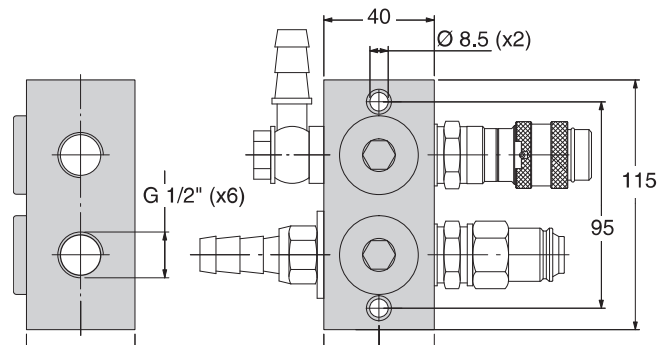

Cooling System – Hose & Fittings

Connection Block
Order No. 3017722

Female Quick Release Coupling
Order No. 4217721

Male Quick Release Coupling
Order No. 4117721

90° Hose Fitting

Order No.	D	A	B	C	E	AF
4117370	G 1/4"	23	8	44	16	17
4117723	G 1/2"	30	12	68	23	27

Straight Hose Fitting

Order No.	D	E	G	AF
4017370	G 1/4"	16	28	12
4017723	G 1/2"	23	58	27

Cooling Hose

Order No.	E	DN	Color	Min. bend radius
503406	16	10	Blue	75 mm
503404	16	10	Red	75 mm
503395	23	16	Blue	150 mm
503396	23	16	Red	150 mm