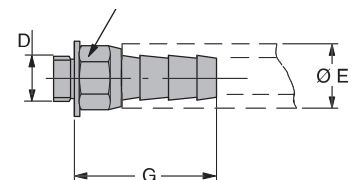

Cooling System – Hose & Fittings

Connection Block
Order No. 3017722

Female Quick Release Coupling
Order No. 4217721

Male Quick Release Coupling
Order No. 4117721

90° Hose Fitting

Order No.	D	A	B	C	E	AF
4117370	G 1/4"	23	8	44	16	17
4117723	G 1/2"	30	12	68	23	27

Straight Hose Fitting

Order No.	D	E	G	AF
4017370	G 1/4"	16	28	12
4017723	G 1/2"	23	58	27

Cooling Hose

Order No.	E	DN	Color	Min. bend radius
503406	16	10	Blue	75 mm
503404	16	10	Red	75 mm
503395	23	16	Blue	150 mm
503396	23	16	Red	150 mm