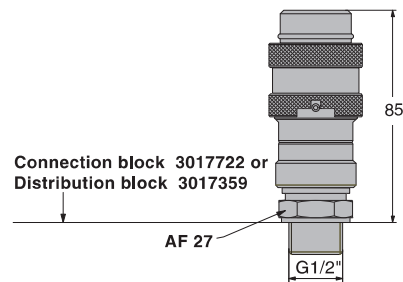

Cooling System – Hose & Fittings

Connection Block
Order No. 3017722

Female Quick Release Coupling
Order No. 4217721

Male Quick Release Coupling
Order No. 4117721

90° Hose Fitting

Order No.	D	A	B	C	E	AF
4117370	G 1/4"	23	8	44	16	17
4117723	G 1/2"	30	12	68	23	27

Straight Hose Fitting

Order No.	D	E	G	AF
4017370	G 1/4"	16	28	12
4017723	G 1/2"	23	58	27

Cooling Hose

Order No.	E	DN	Color	Min. bend radius
503406	16	10	Blue	75 mm
503404	16	10	Red	75 mm
503395	23	16	Blue	150 mm
503396	23	16	Red	150 mm