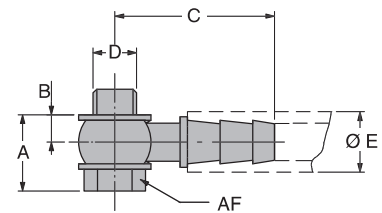

Cooling System – Hose & Fittings

Connection Block
Order No. 3017722

Female Quick Release Coupling
Order No. 4217721

Male Quick Release Coupling
Order No. 4117721

90° Hose Fitting

Order No.	D	A	B	C	E	AF
4117370	G 1/4"	23	8	44	16	17
4117723	G 1/2"	30	12	68	23	27

Straight Hose Fitting

Order No.	D	E	G	AF
4017370	G 1/4"	16	28	12
4017723	G 1/2"	23	58	27

Cooling Hose

Order No.	E	DN	Color	Min. bend radius
503406	16	10	Blue	75 mm
503404	16	10	Red	75 mm
503395	23	16	Blue	150 mm
503396	23	16	Red	150 mm